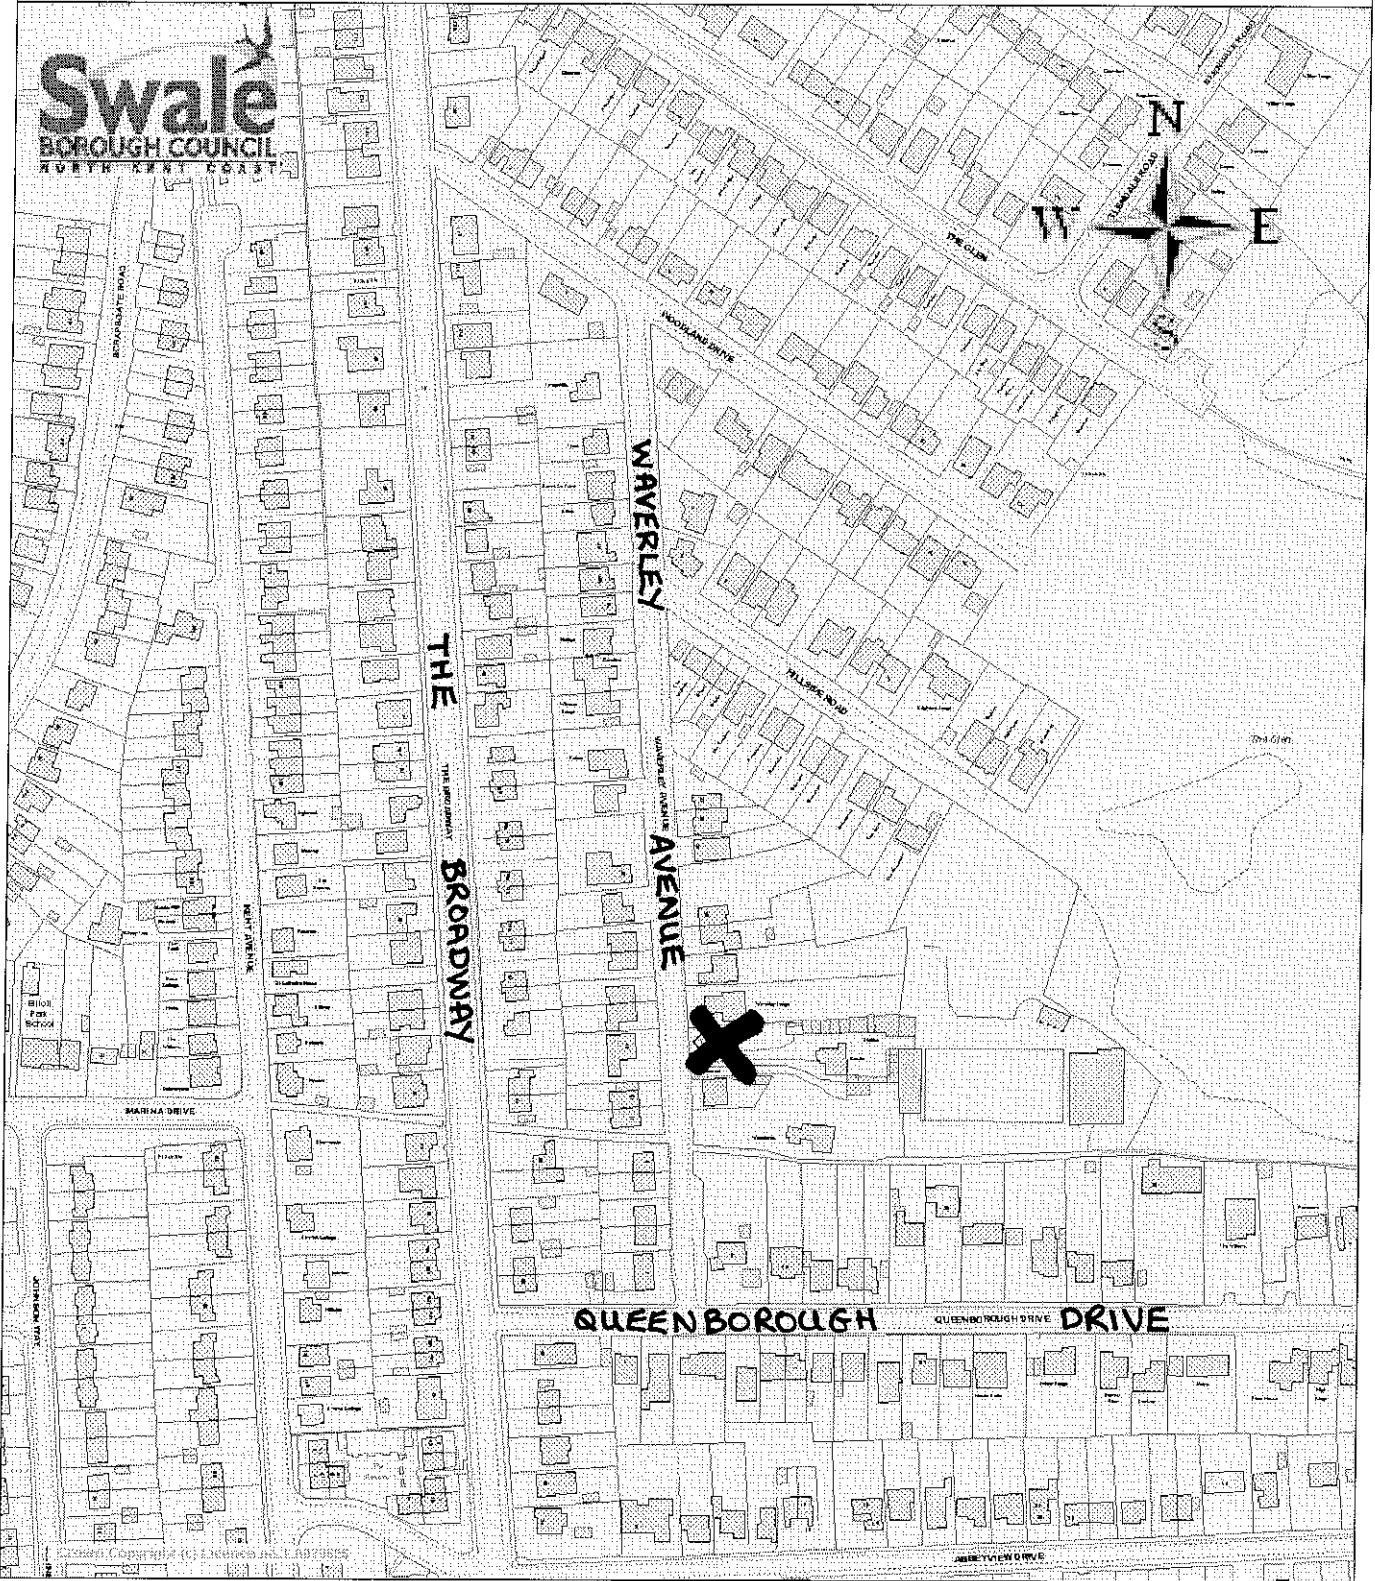

**Planning Working Group - Monday 16th April 2007**

**Directions to Taylors Riding School, Waverley Avenue, Minster, Isle of Sheppey**

- At roundabout take the 2nd exit onto Lower Road - B2231 (signposted Leysdown)
- At traffic signals turn left onto Barton Hill Drive (signposted Minster, Sheppey Community Hospital)
- Continue forward onto Barton Hill Drive. Entering Minster On Sea
- At mini-roundabout bear left onto Barton Hill Drive
- Turn right onto Minster Road - B2008
- At mini-roundabout turn left onto The Broadway
- Turn right onto Queenborough Drive
- Turn left onto Waverley Avenue
- Finish on Waverley Avenue, Minster On Sea

Taylors Riding School, Waverley Avenue, Minster, Isle of Sheppey

Reproduced from the 2004 Ordnance Survey mapping with the permission of the controller of Her Majesty's Stationery Office (c) Crown Copyright. Unauthorised reproduction infringes Crown Copyright and may lead to prosecution or civil proceedings. Swale Borough Council, LA079626.

Scale 1/2500  
Centre = 594712 E 173252 N